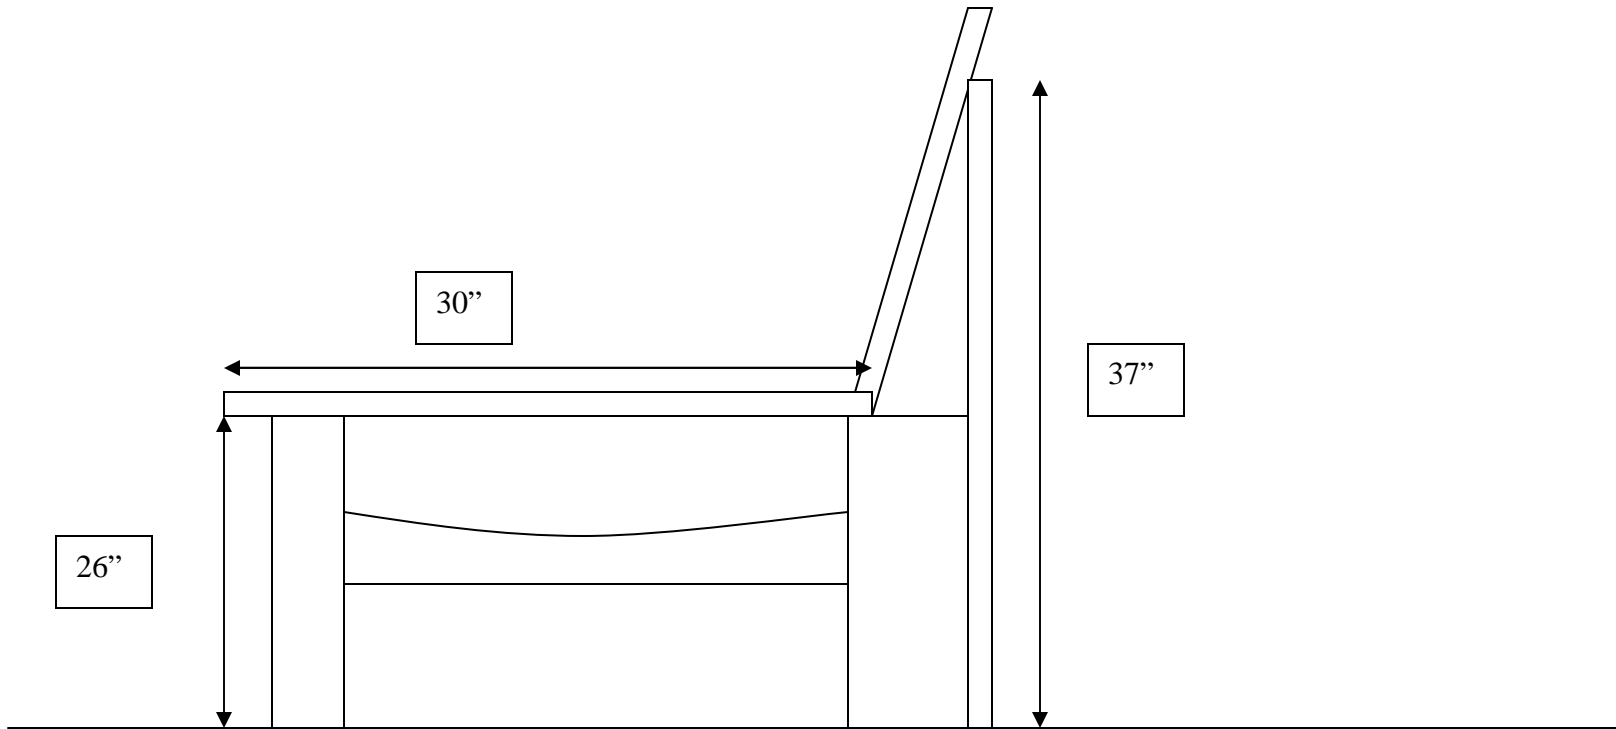

Box Measurements

23" High
24" Deep
20" Wide

These are the rough measurements; please feel free to take your own measurements. All benches need to have the same basic shape; you may add pieces onto the bench.

26"

30"

37"

Seat Boards
2 1/5 " by 1"